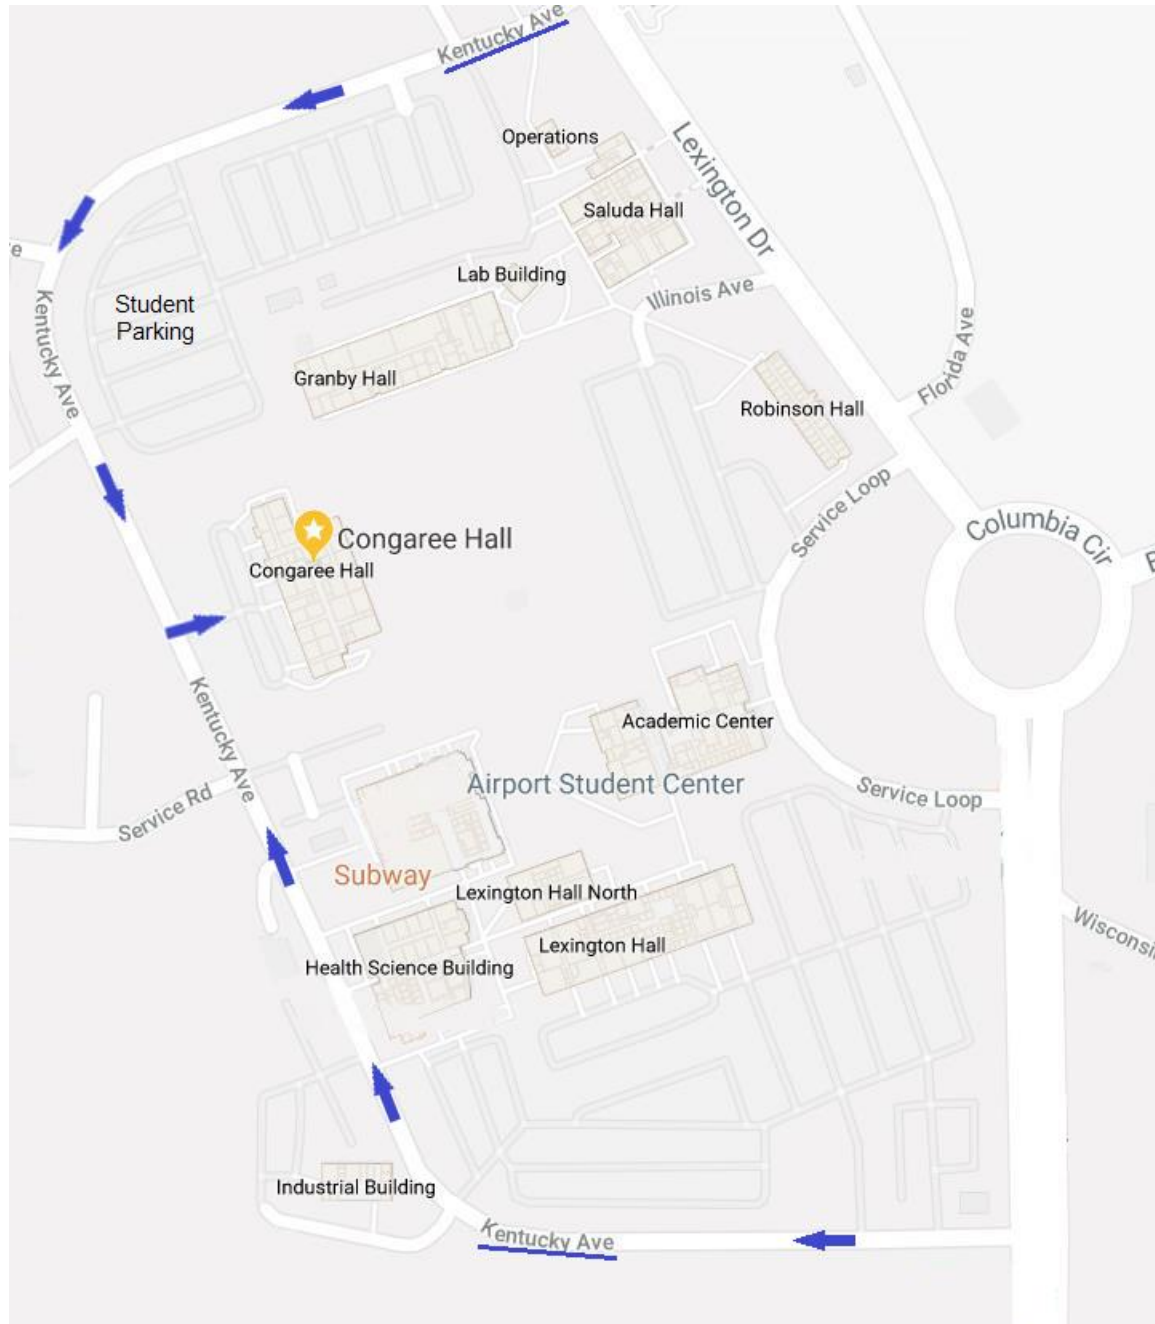

Midlands Middle College

Airport Campus of Midlands Technical College

1260 Lexington Drive, West Columbia, SC

Congaree Hall, Room 120

803-822-7043

Directions

From Lexington Drive, turn onto KENTUCKY AVENUE.

The closest parking lot is directly behind Congaree Hall.

Students generally park in the Granby/Congaree Lot and walk down the stairs to Congaree.

The MMC main office is in **Congaree 120**.